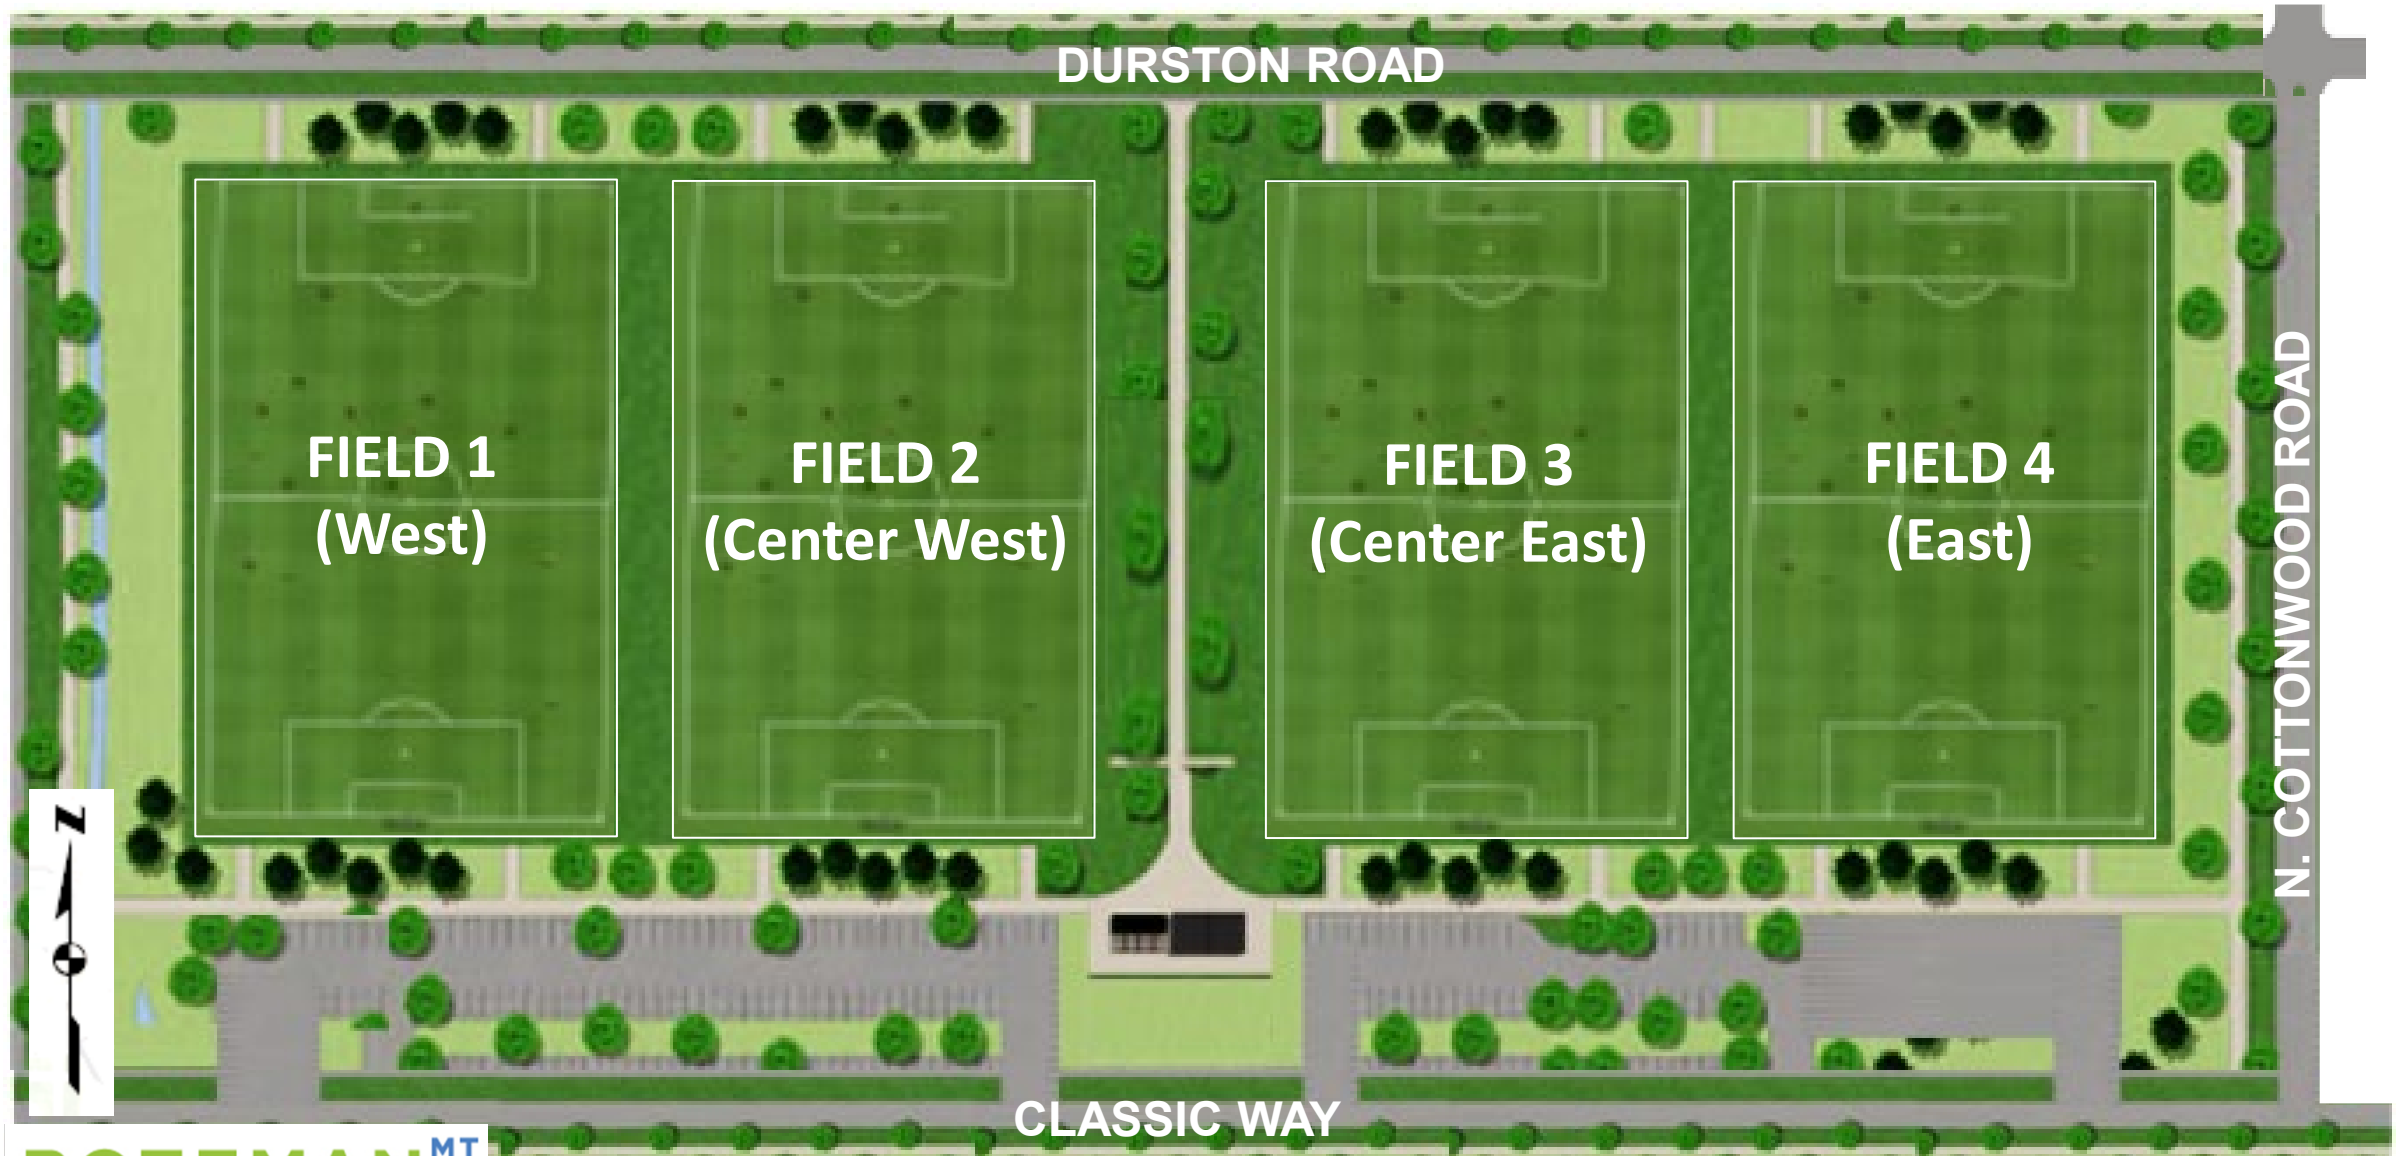

Adam Bronken Memorial Sports Complex (AB)

BOZEMAN MT

Parks & Recreation

Address: N. Cottonwood Rd. at Classical Way Bozeman, MT 59718

Bozeman Sports Park (BSP)

BOZEMAN^{MT}

Parks & Recreation

Address: 4600 Baxter Lane Bozeman, MT 59718

Oak Springs Park (OS)

BOZEMAN^{MT}

Parks & Recreation

Address: Renova Ln. at Ferguson Ave. Bozeman, MT 59718

Four Points Park

BOZEMAN^{MT}

Parks & Recreation

Address: Kimberwicke St. at N. Ferguson Ave. Bozeman, MT 59718